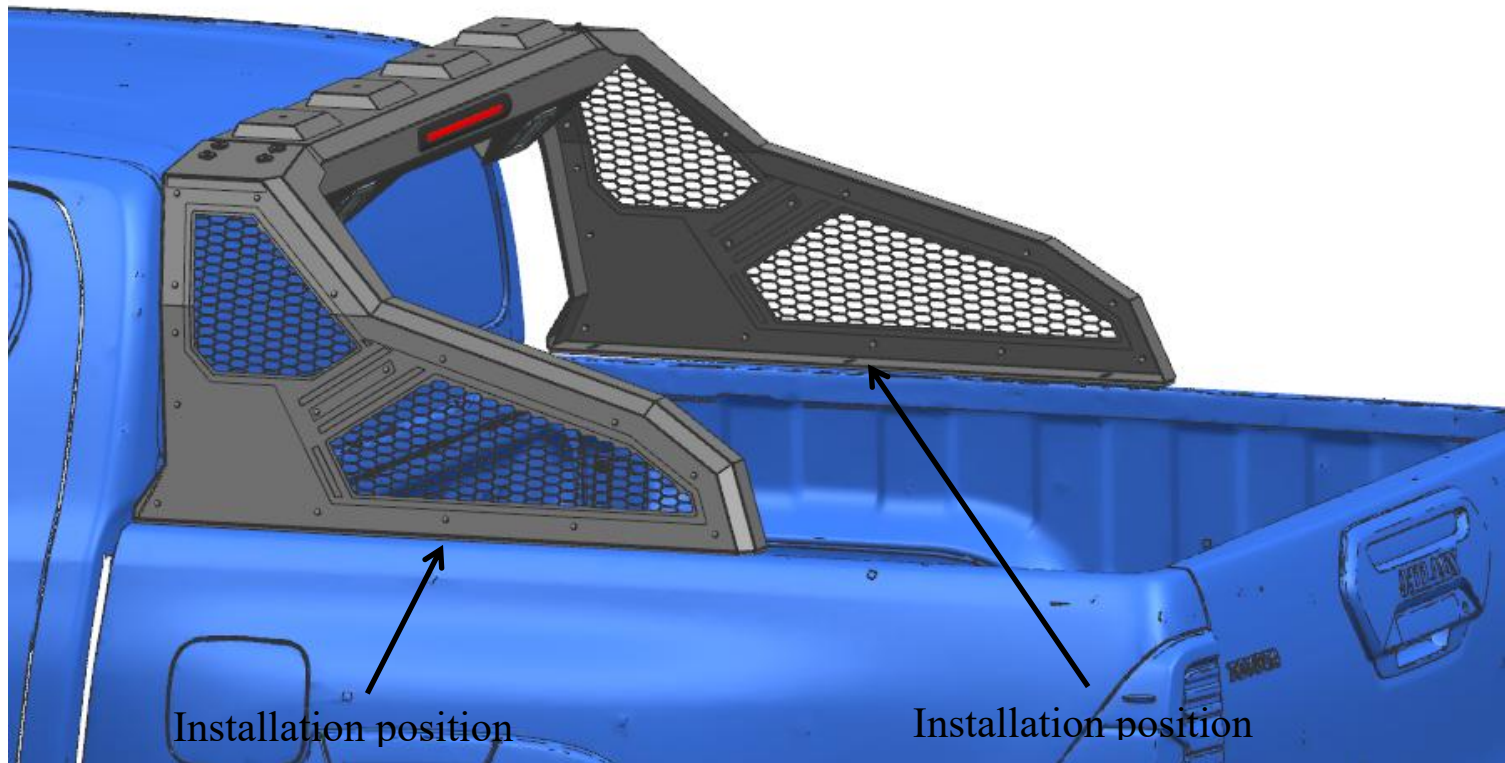

INSTALLATION MANUAL

PRODUCT: ROLL BAR FOR REVO 2015+ (89-B)

PARTS LIST:

Qty	Description	Photo	Qty	Description	Photo
1	PARTS 1		8	M8X20mm Hex Socket Bolts	
1	PARTS 2 (L)		8	D8 Lock Washers	
1	PARTS 2 (R)		16	D8 Flat Washers	
2	Eva Sticker		8	M8 Hex Nuts	
1	Hex Key S5		6	M10X35mm Hex Bolts	
6	M10 Flat Headed Rivet Nut		6	D10 Flat Washers	
			6	D10 Lock Washers	

INSTALLATION PICTURED

PRODUCT: ROLL BAR FOR REVO 2015+ (89-B)

IMPORTANT: To obtain correct installation, we recommend you follow these step by step instructions carefully. Illustrations are for reference only, styles vary with application. Please review the instruction sheet before proceeding to assemble product.