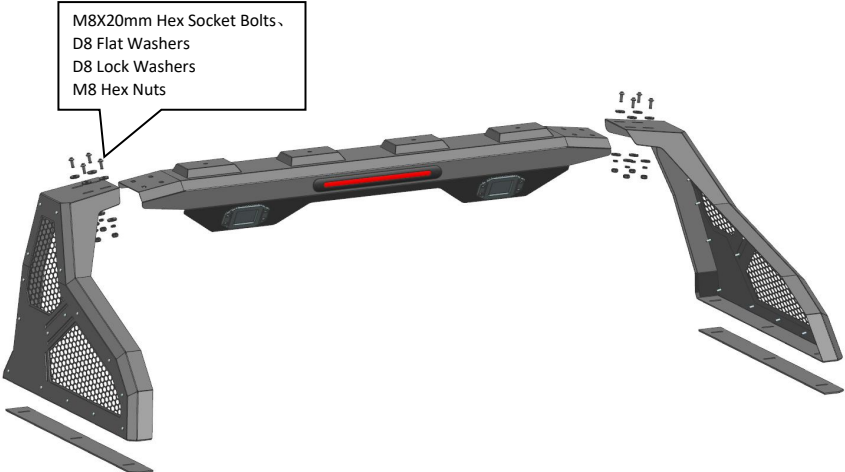

INSTALLATION MANUAL

PRODUCT: ROLL BAR FOR REVO 2015+ (89-B)

PARTS LIST:

Qty	Description	Photo	Qty	Description	Photo
1	PARTS 1		8	M8X20mm Hex Socket Bolts	
1	PARTS 2 (L)		8	D8 Lock Washers	
1	PARTS 2 (R)		16	D8 Flat Washers	
2	Eva Sticker		8	M8 Hex Nuts	
1	Hex Key S5		6	M10X35mm Hex Bolts	
6	M10 Flat Headed Rivet Nut		6	D10 Flat Washers	
			6	D10 Lock Washers	

INSTALLATION PICTURED

PRODUCT: ROLL BAR FOR REVO 2015+ (89-B)

IMPORTANT: To obtain correct installation, we recommend you follow these step by step instructions carefully. Illustrations are for reference only, styles vary with application. Please review the instruction sheet before proceeding to assemble product.